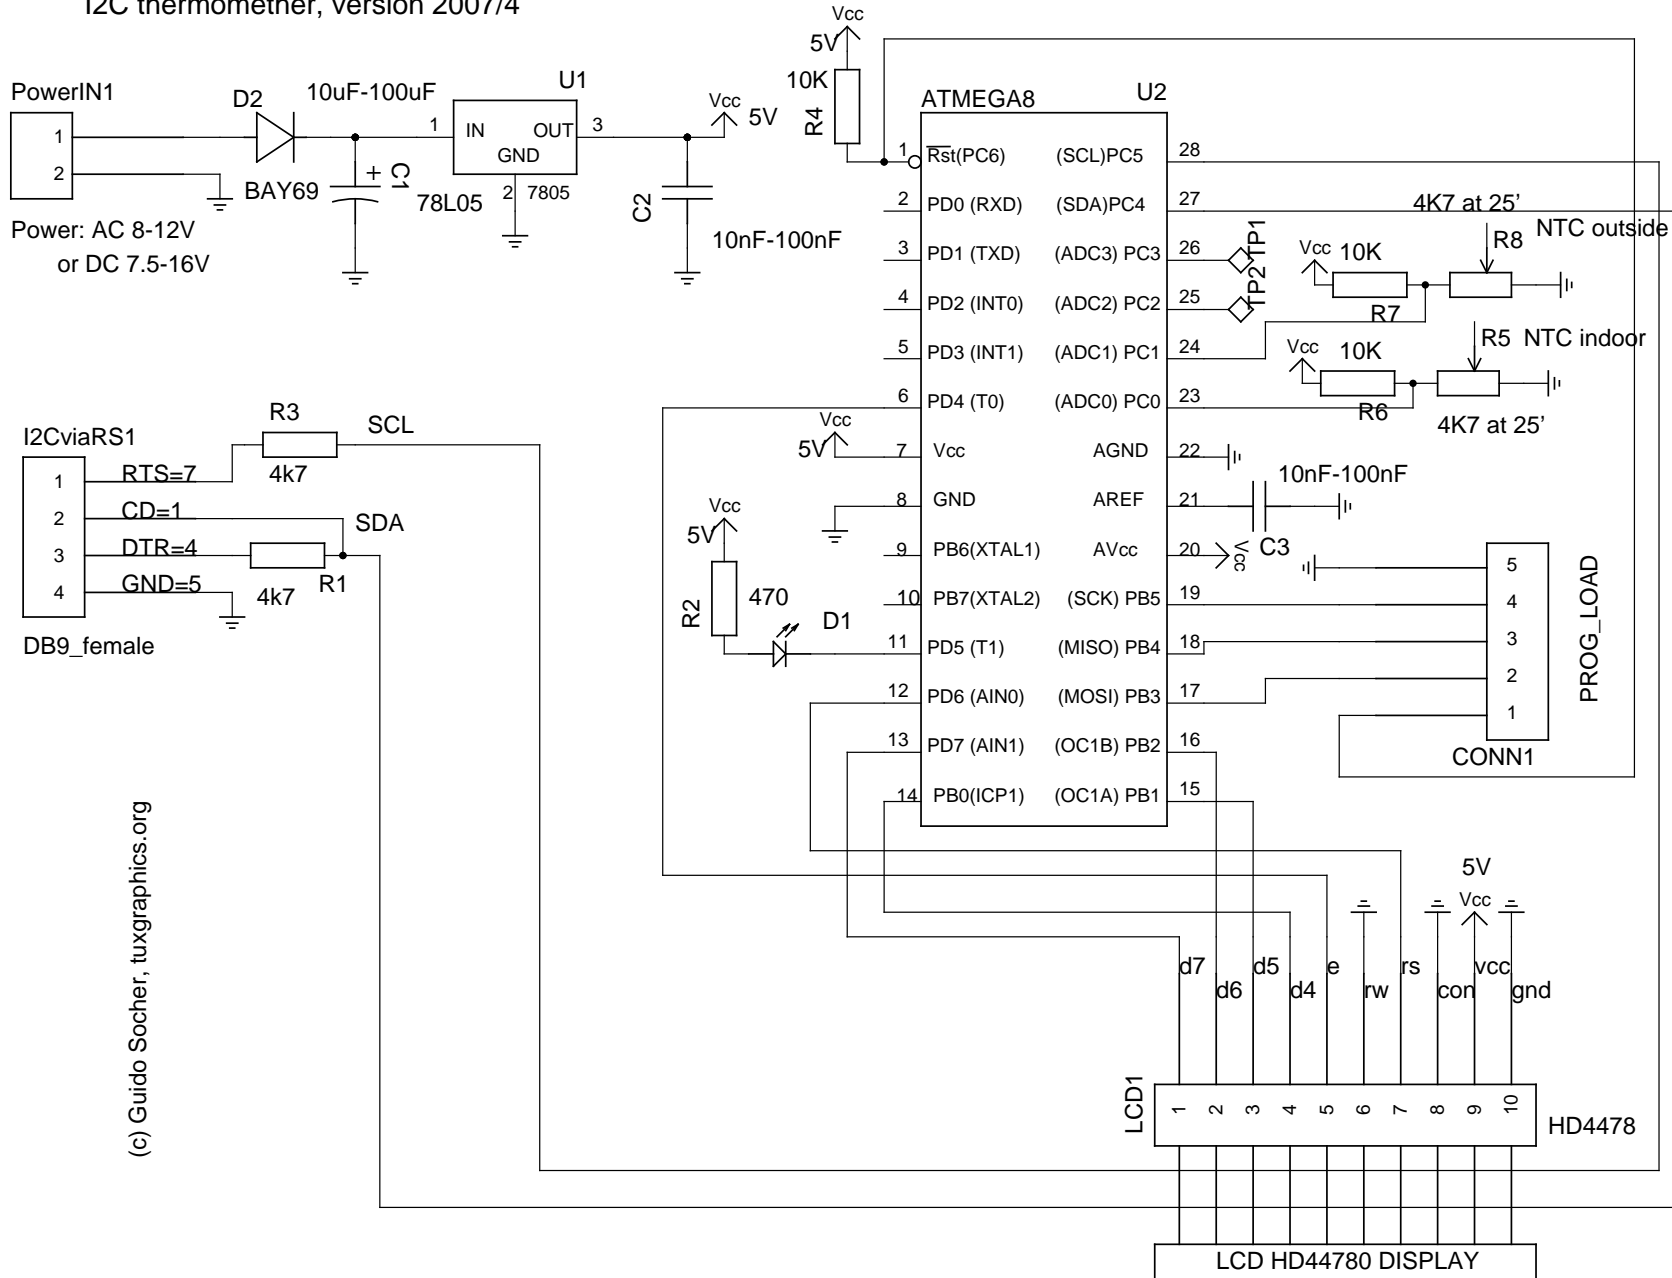

I2C thermometer, version 2007/4

(c) Guido Socher, tuxgraphics.org